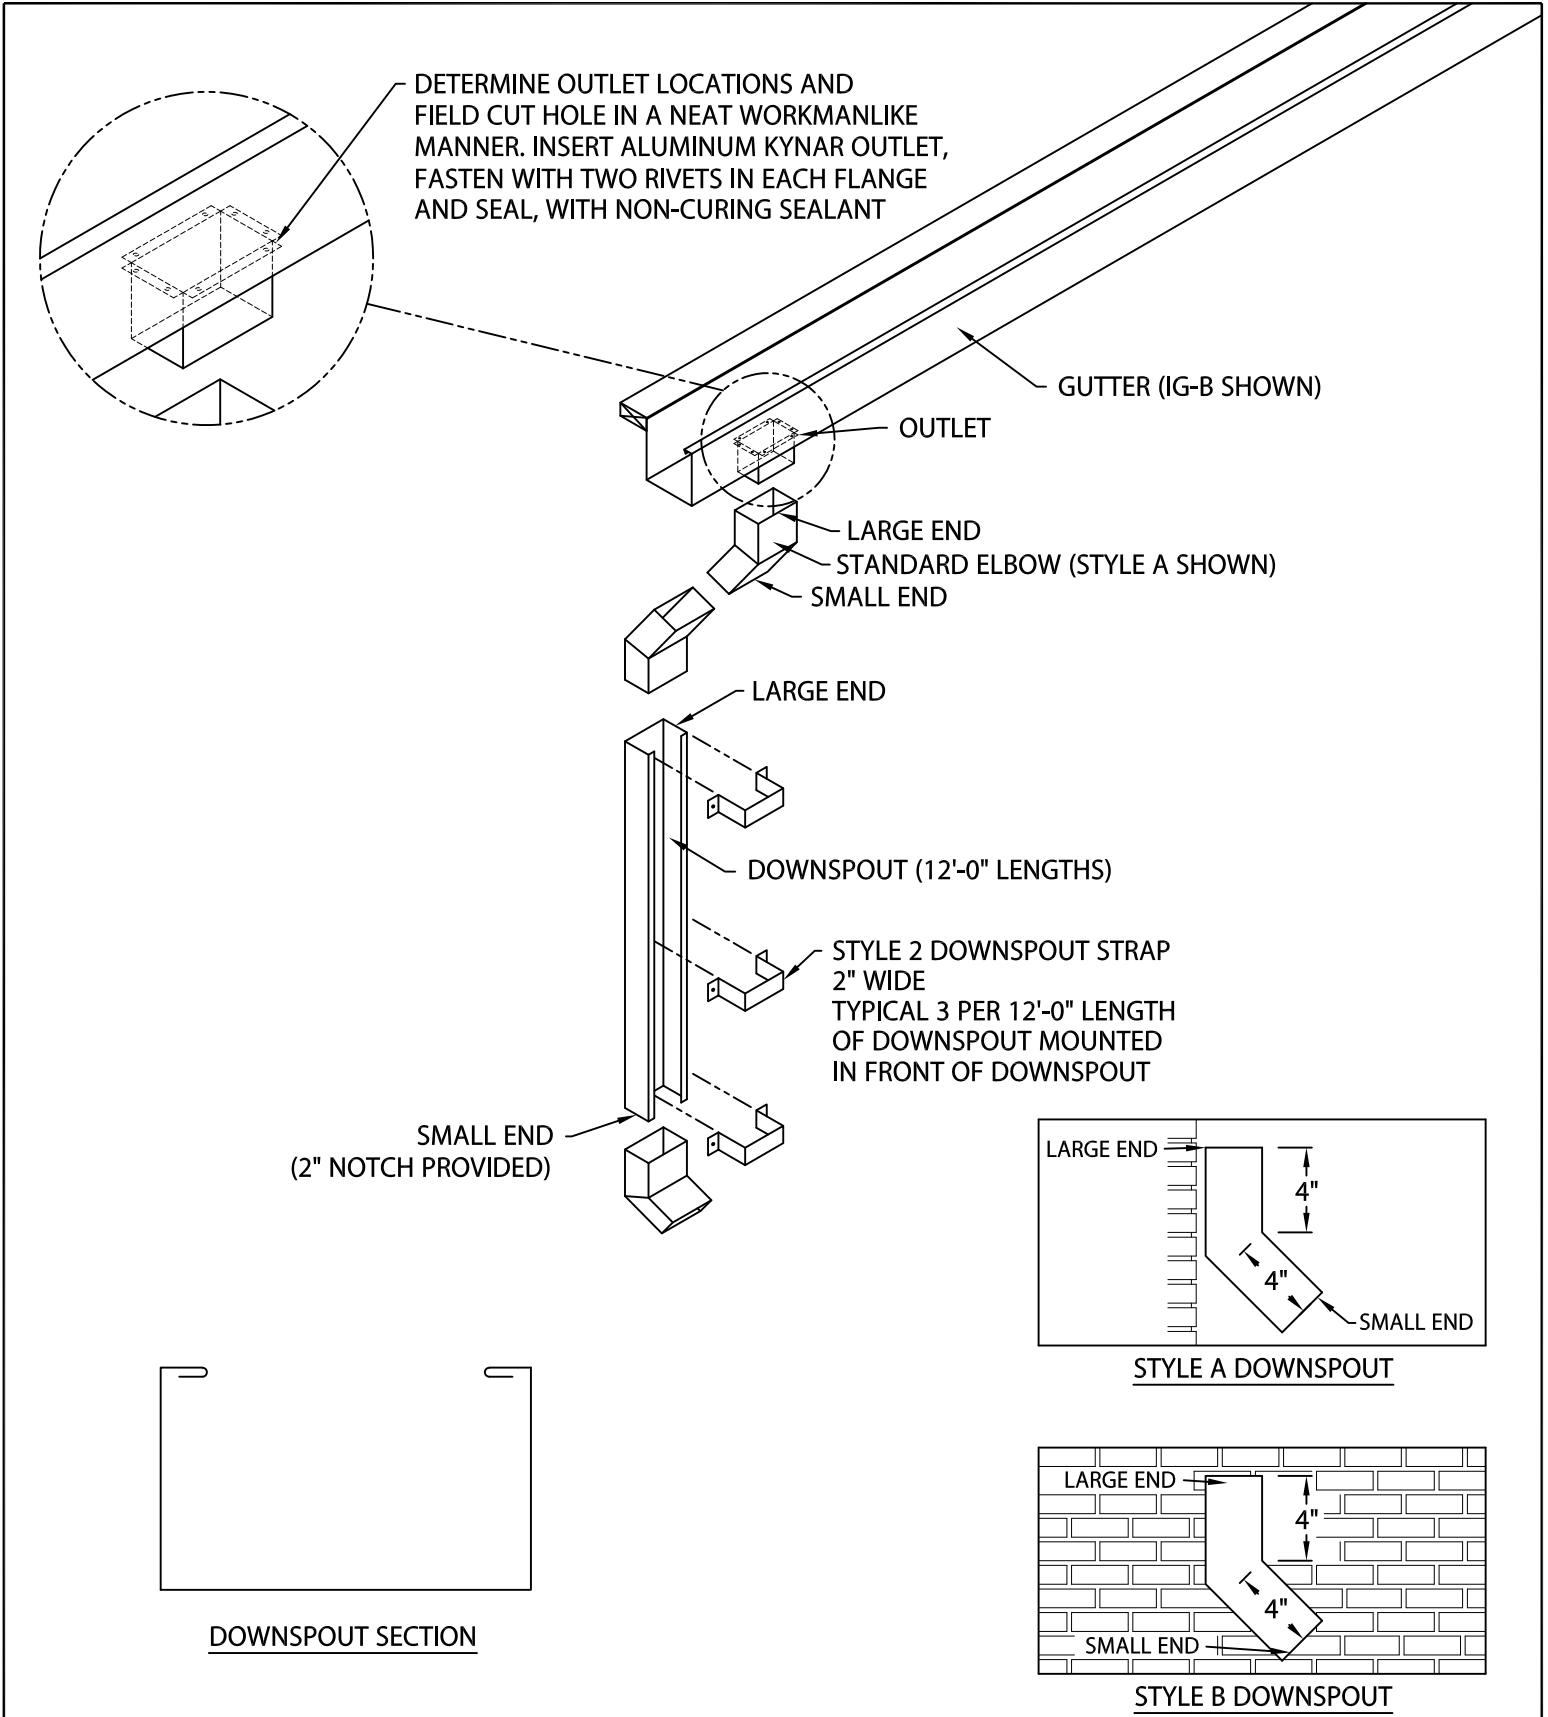

# SECUREEDGE INDUSTRIAL DOWNSPOUT

OPEN DOWNSPOUT, STYLE 2 DOWNSPOUT STRAP VERSION

## INSTALLATION INSTRUCTIONS

Customer Service  
866-458-3537  
(Metal-Era)

DATE: 11/11/24  
DRN BY: MLM  
CKD BY: MM

SHT.# \_\_\_ OF \_\_\_  
DWG# 15113-21896

C