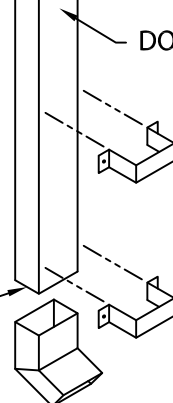

VERSITRIM INDUSTRIAL DOWNSPOUT

CLOSED DOWNSPOUT, STYLE 2 DOWNSPOUT STRAP VERSION

INSTALLATION INSTRUCTIONS

DETERMINE OUTLET LOCATIONS AND FIELD CUT HOLE IN A NEAT WORKMANLIKE MANNER. INSERT ALUMINUM KYNAR OUTLET, FASTEN WITH TWO RIVETS IN EACH FLANGE AND SEAL, WITH NON-CURING SEALANT

GUTTER (IG-B SHOWN)

OUTLET

LARGE END*

STANDARD ELBOW (STYLE A SHOWN)

SMALL END*

LARGE END*

DOWNSPOUT (12'-0" LENGTHS)

STYLE 2 DOWNSPOUT STRAPS
2" WIDE
TYPICAL 3 PER 12'-0" LENGTH
OF DOWNSPOUT. MOUNTED
IN FRONT OF DOWNSPOUT

SMALL END*

STYLE A DOWNSPOUT

DOWNSPOUT SECTION

DOWNSPOUT
SNAP LOCK SEAM

STYLE B DOWNSPOUT

Customer Service
800-558-2162

DATE: 11/15/24

DRN BY: MLM

CKD BY: MM

SHT.# ___ OF ___

DWG# 18113-30629

B