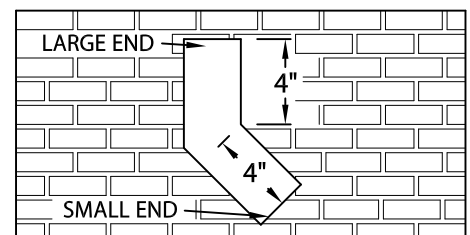

VERSITRIM INDUSTRIAL DOWNSPOUT

CLOSED DOWNSPOUT, STYLE 2 DOWNSPOUT STRAP VERSION

INSTALLATION INSTRUCTIONS

DETERMINE OUTLET LOCATIONS AND FIELD CUT HOLE IN A NEAT WORKMANLIKE MANNER. INSERT ALUMINUM KYNAR OUTLET, FASTEN WITH TWO RIVETS IN EACH FLANGE AND SEAL, WITH NON-CURING SEALANT

GUTTER (IG-B SHOWN)

OUTLET

LARGE END*

STANDARD ELBOW (STYLE A SHOWN)

SMALL END*

LARGE END*

DOWNSPOUT (12'-0" LENGTHS)

STYLE 2 DOWNSPOUT STRAPS
2" WIDE
TYPICAL 3 PER 12'-0" LENGTH
OF DOWNSPOUT. MOUNTED
IN FRONT OF DOWNSPOUT

SMALL END*

STYLE A DOWNSPOUT

DOWNSPOUT SECTION

DOWNSPOUT
SNAP LOCK SEAM

STYLE B DOWNSPOUT

Customer Service
800-558-2162

DATE: 11/15/24

DRN BY: MLM