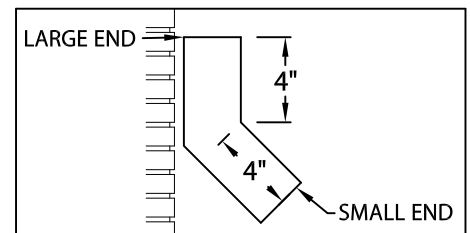

VERSITRIM INDUSTRIAL DOWNSPOUT

CLOSED DOWNSPOUT, STYLE 2 DOWNSPOUT STRAP VERSION

INSTALLATION INSTRUCTIONS

DETERMINE OUTLET LOCATIONS AND FIELD CUT HOLE IN A NEAT WORKMANLIKE MANNER. INSERT ALUMINUM KYNAR OUTLET, FASTEN WITH TWO RIVETS IN EACH FLANGE AND SEAL, WITH NON-CURING SEALANT

GUTTER (IG-B SHOWN)

OUTLET

LARGE END*

STANDARD ELBOW (STYLE A SHOWN)

SMALL END*

LARGE END*

DOWNSPOUT (12'-0" LENGTHS)

STYLE 2 DOWNSPOUT STRAPS
2" WIDE
TYPICAL 3 PER 12'-0" LENGTH
OF DOWNSPOUT. MOUNTED
IN FRONT OF DOWNSPOUT

SMALL END*

STYLE A DOWNSPOUT

DOWNSPOUT SECTION

DOWNSPOUT
SNAP LOCK SEAM

STYLE B DOWNSPOUT

Customer Service
800-558-2162

DATE: 11/15/24

DRN BY: MLM