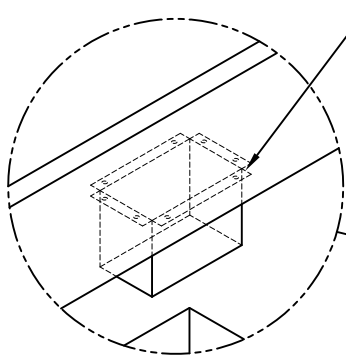

VERSITRIM INDUSTRIAL DOWNSPOUT

CLOSED DOWNSPOUT, STYLE 2 DOWNSPOUT STRAP VERSION

INSTALLATION INSTRUCTIONS

DETERMINE OUTLET LOCATIONS AND FIELD CUT HOLE IN A NEAT WORKMANLIKE MANNER. INSERT ALUMINUM KYNAR OUTLET, FASTEN WITH TWO RIVETS IN EACH FLANGE AND SEAL, WITH NON-CURING SEALANT

GUTTER (IG-B SHOWN)

OUTLET

LARGE END*

STANDARD ELBOW (STYLE A SHOWN)

SMALL END*

LARGE END*

DOWNSPOUT (12'-0" LENGTHS)

STYLE 2 DOWNSPOUT STRAPS
2" WIDE
TYPICAL 3 PER 12'-0" LENGTH
OF DOWNSPOUT. MOUNTED
IN FRONT OF DOWNSPOUT

SMALL END*

STYLE A DOWNSPOUT

DOWNSPOUT SECTION

DOWNSPOUT
SNAP LOCK SEAM

STYLE B DOWNSPOUT

Customer Service
800-558-2162

DATE: 11/15/24

DRN BY: MLM