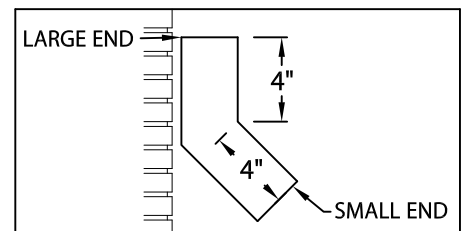

SECUREEDGE INDUSTRIAL DOWNSPOUT

CLOSED DOWNSPOUT, STYLE 1 DOWNSPOUT STRAP VERSION

INSTALLATION INSTRUCTIONS

STYLE 1 DOWNSPOUT STRAPS
2" WIDE
TYPICAL 3 PER 12'-0" LENGTH
OF DOWNSPOUT. MOUNTED
IN REAR OF DOWNSPOUT

* TO DETERMINE WHICH END IS THE LARGE END AND WHICH END IS THE SMALL END, THE DOWNSPOUT WILL NEED TO BE MEASURED. AS AN EXAMPLE, ON A 4" x 6" DOWNSPOUT THE LARGE END WOULD BE 4" x 6" AND THE SMALL END WOULD BE 3⁷/₈" x 5⁷/₈".

DOWNSPOUT SECTION

STYLE A DOWNSPOUT

STYLE B DOWNSPOUT

Customer Service
866-458-3537
(Metal-Era)

DATE: 11/11/24
DRN BY: MLM
CKD BY: SAK

SHT.# ___ OF ___
DWG# 15113-30620

B