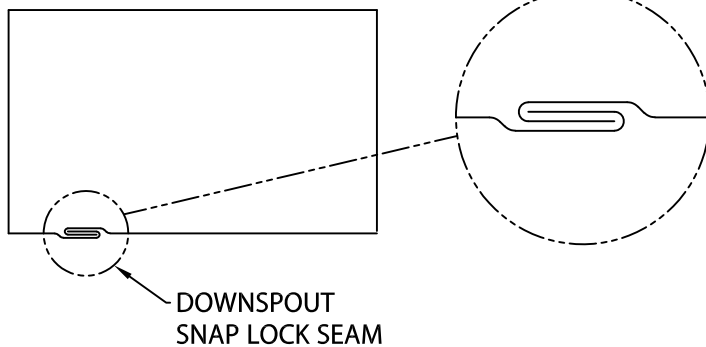

DOWNSPOUT SECTION

STYLE A DOWNSPOUT