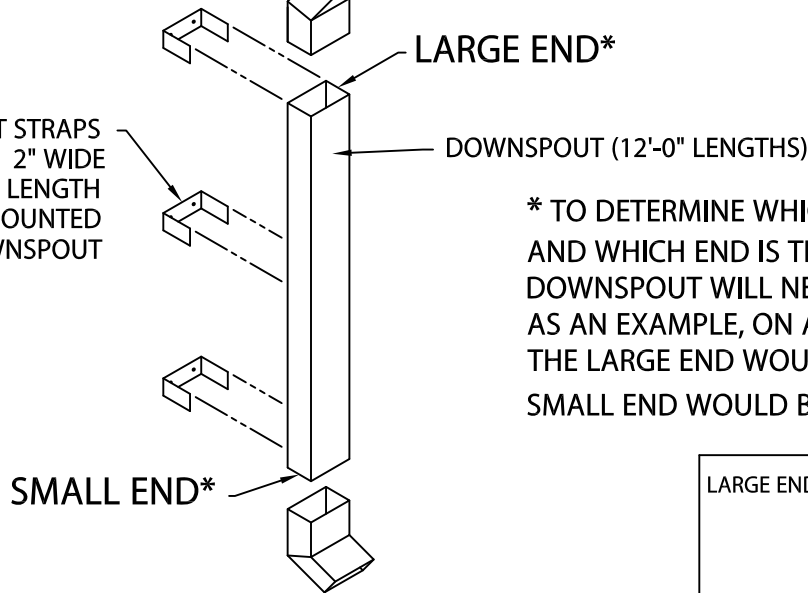

SECUREEDGE INDUSTRIAL DOWNSPOUT

CLOSED DOWNSPOUT, STYLE 1 DOWNSPOUT STRAP VERSION

INSTALLATION INSTRUCTIONS

STYLE 1 DOWNSPOUT STRAPS
2" WIDE
TYPICAL 3 PER 12'-0" LENGTH
OF DOWNSPOUT. MOUNTED
IN REAR OF DOWNSPOUT

* TO DETERMINE WHICH END IS THE LARGE END AND WHICH END IS THE SMALL END, THE DOWNSPOUT WILL NEED TO BE MEASURED. AS AN EXAMPLE, ON A 4" x 6" DOWNSPOUT THE LARGE END WOULD BE 4" x 6" AND THE SMALL END WOULD BE 3⁷/₈" x 5⁷/₈".