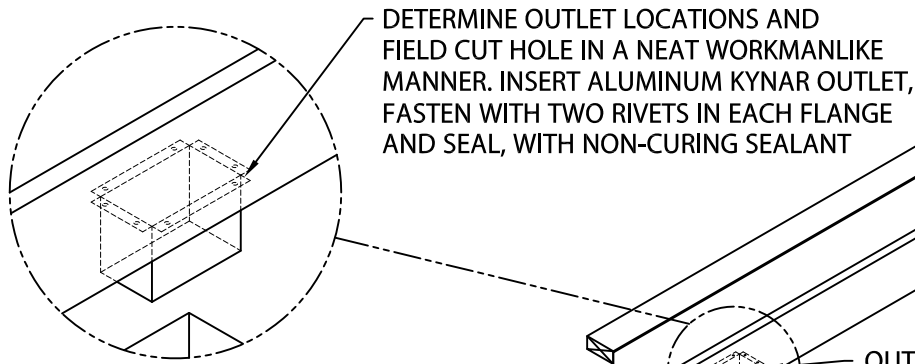

SECUREEDGE INDUSTRIAL DOWNSPOUT

CLOSED DOWNSPOUT, STYLE 1 DOWNSPOUT STRAP VERSION

INSTALLATION INSTRUCTIONS

STYLE 1 DOWNSPOUT STRAPS
2" WIDE
TYPICAL 3 PER 12'-0" LENGTH
OF DOWNSPOUT. MOUNTED
IN REAR OF DOWNSPOUT

* TO DETERMINE WHICH END IS THE LARGE END AND WHICH END IS THE SMALL END, THE DOWNSPOUT WILL NEED TO BE MEASURED. AS AN EXAMPLE, ON A 4" x 6" DOWNSPOUT THE LARGE END WOULD BE 4" x 6" AND THE SMALL END WOULD BE 3⁷/₈" x 5⁷/₈".