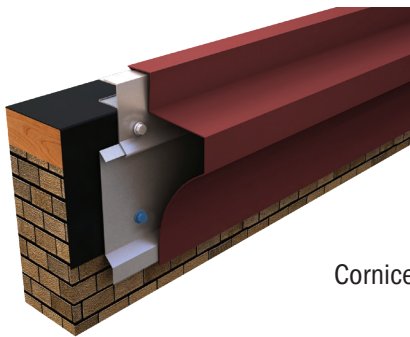

Cornice Version