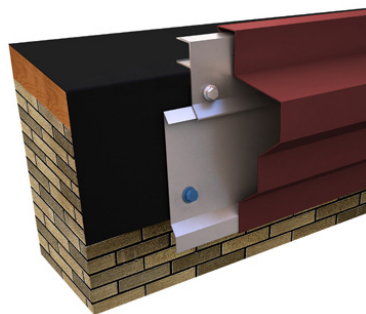

Shadowline Version

Creative Design Fascia At-A-Glance

- » 20 Year, 120 MPH Wind Warranty
- » Variety of Colors, Sizes & Materials
- » Eliminates Stripping-In or Heat Welding for Easy Installation
- » Prefabrication Miters/Accessories Eliminate
- » Field Fabrication