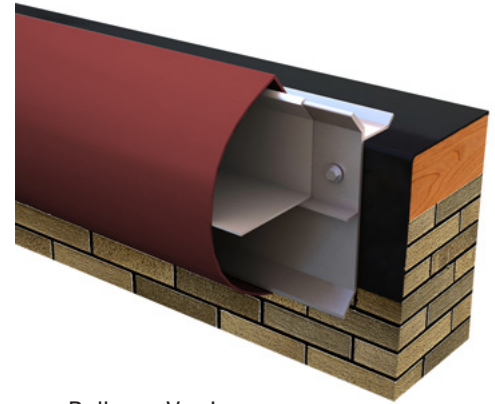

Creative Design Fascia for Single-Ply and BUR/MOD Application

Developed for the needs of design professionals, our Creative Design Series Fascia is perfect for any re-roof or new construction projects.

It's about more than just inventive, attractive design. Like all Hickman's products, these fascia products and accessories deliver superior performance backed by Hickman's comprehensive warranties.

Bullnose Version