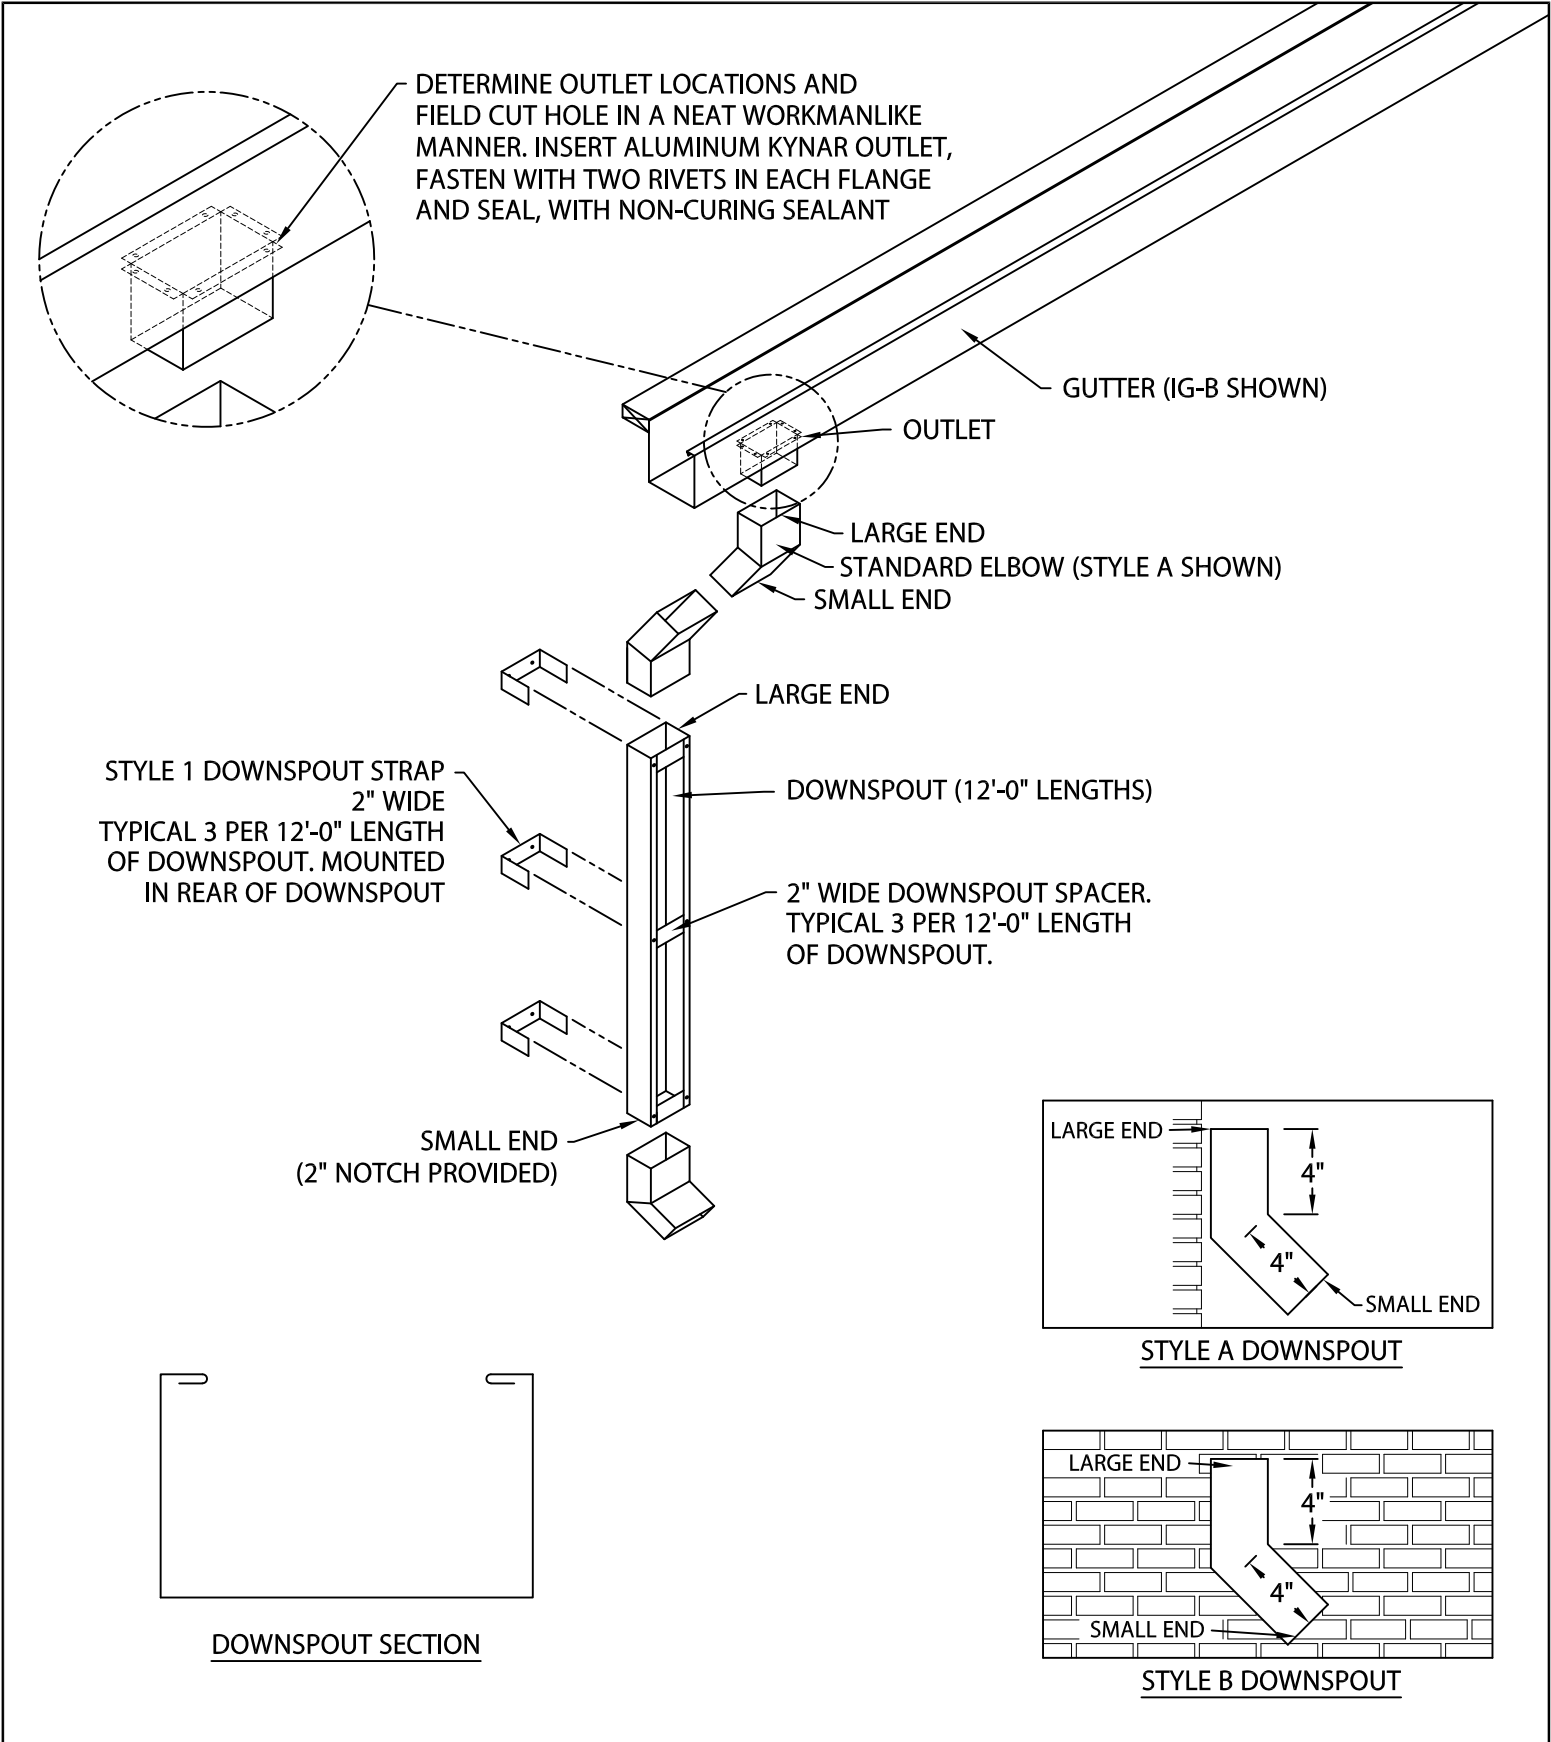

VERSITRIM INDUSTRIAL DOWNSPOUT

OPEN DOWNSPOUT, STYLE 1 DOWNSPOUT STRAP VERSION

INSTALLATION INSTRUCTIONS

STYLE A DOWNSPOUT

STYLE B DOWNSPOUT

DOWNSPOUT SECTION

Customer Service
800-558-2162

DATE: 11/15/24
DRN BY: MLM
CKD BY: MM

SHT.# ___ OF ___
DWG# 18113-24417

B