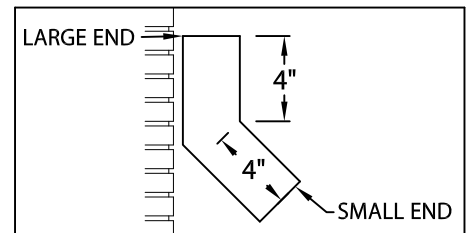

VERSITRIM INDUSTRIAL DOWNSPOUT

OPEN DOWNSPOUT, STYLE 1 DOWNSPOUT STRAP VERSION

INSTALLATION INSTRUCTIONS

STYLE A DOWNSPOUT

STYLE B DOWNSPOUT

DOWNSPOUT SECTION

Customer Service
800-558-2162

DATE: 11/15/24
DRN BY: MLM
CKD BY: MM