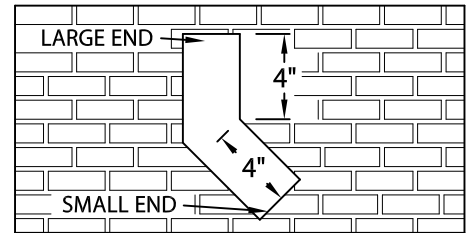

VERSITRIM INDUSTRIAL DOWNSPOUT

OPEN DOWNSPOUT, STYLE 1 DOWNSPOUT STRAP VERSION

INSTALLATION INSTRUCTIONS

STYLE A DOWNSPOUT

STYLE B DOWNSPOUT

DOWNSPOUT SECTION

Customer Service
800-558-2162

DATE: 11/15/24
DRN BY: MLM
CKD BY: MM