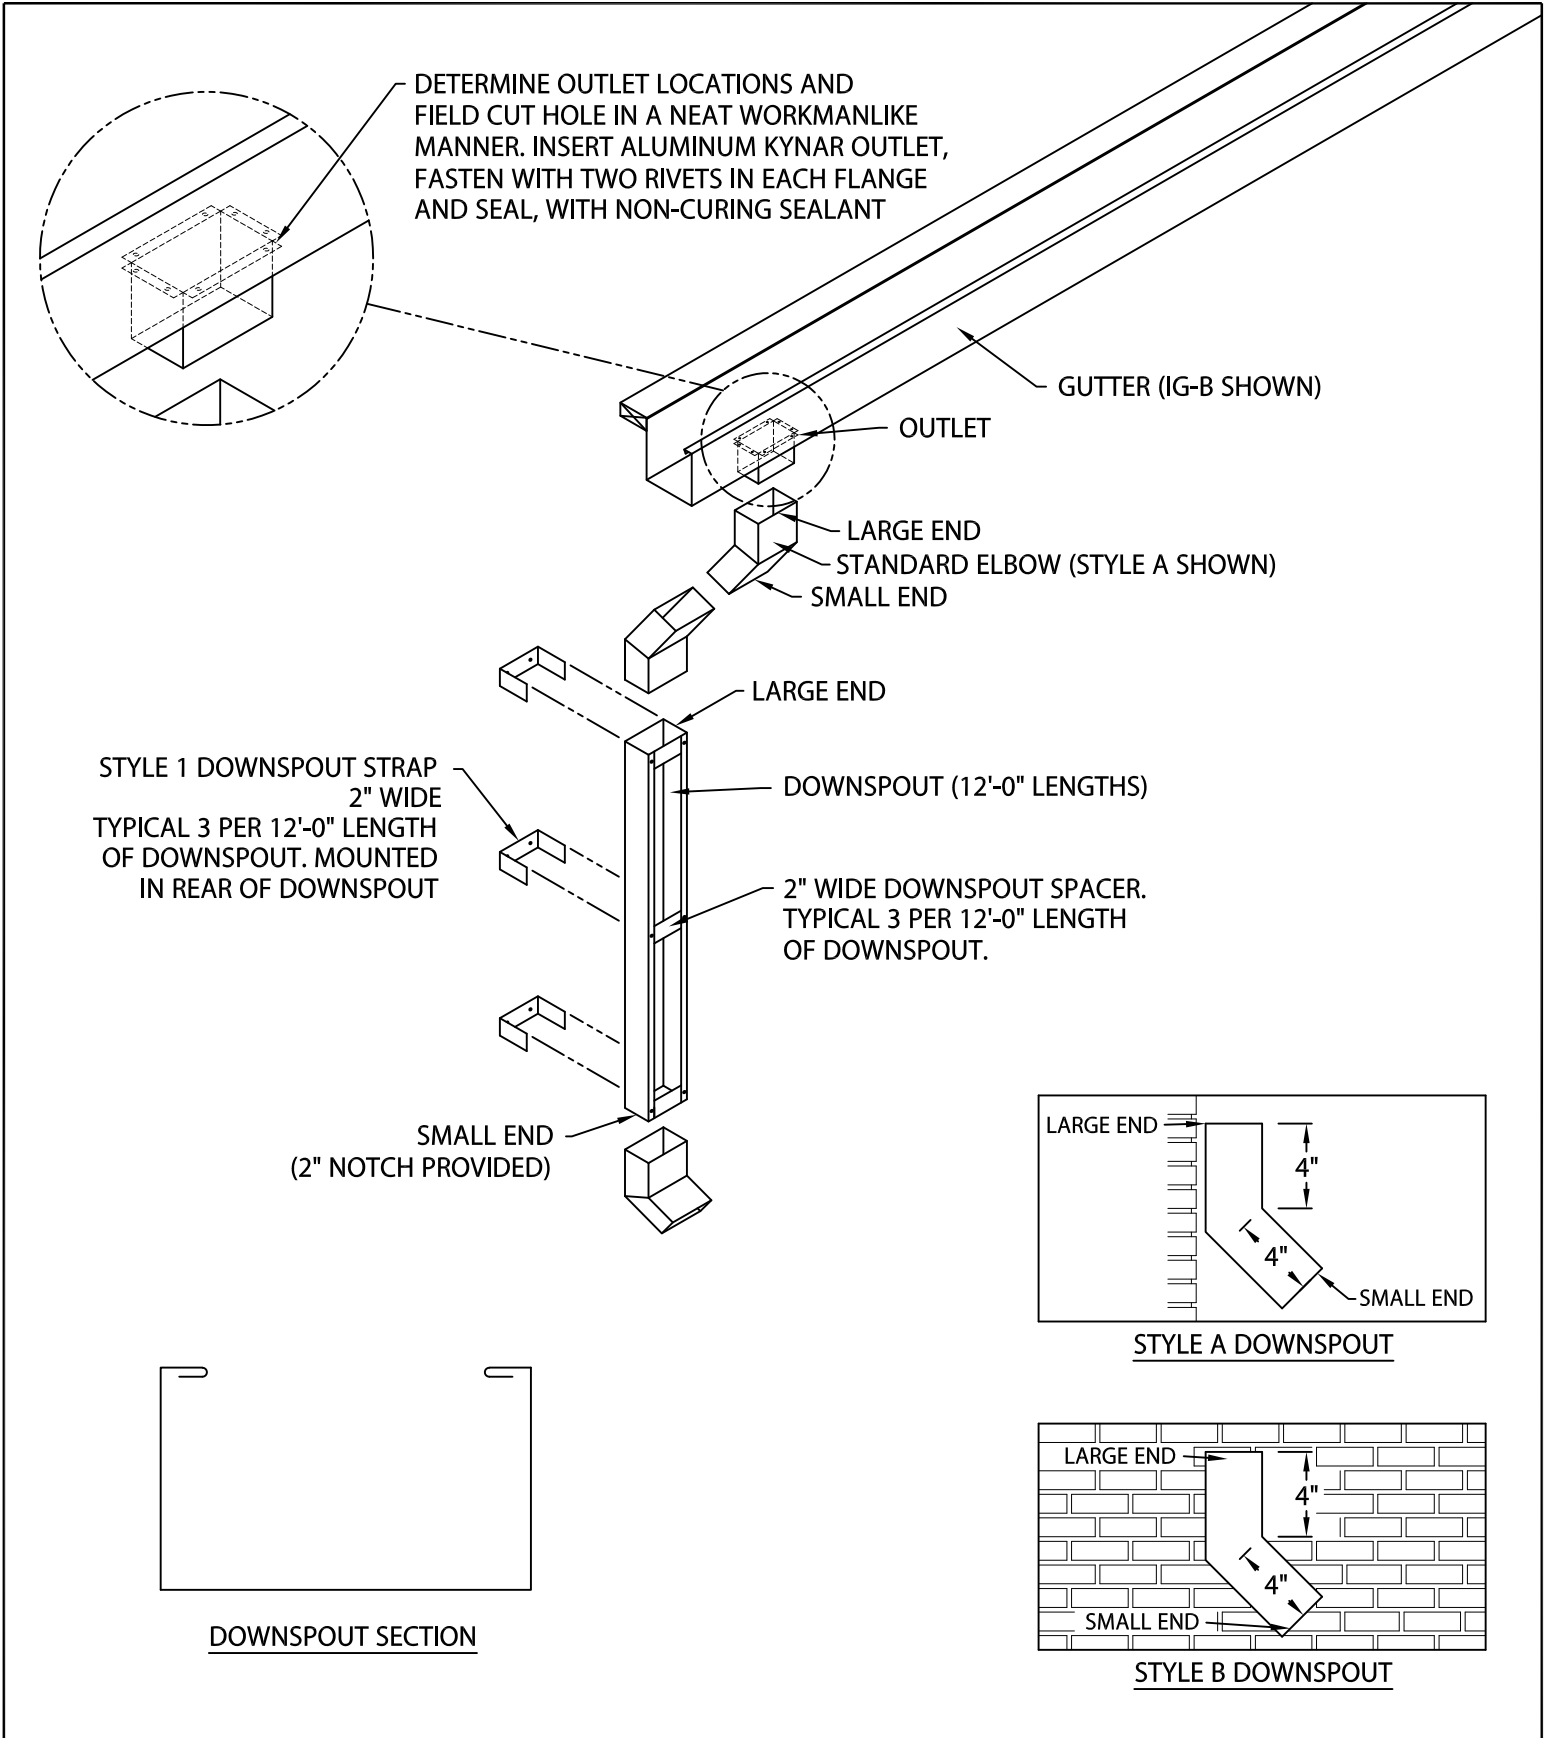

SECUREEDGE INDUSTRIAL DOWNSPOUT

OPEN DOWNSPOUT, STYLE 1 DOWNSPOUT STRAP VERSION

INSTALLATION INSTRUCTIONS

Customer Service
866-458-3537
(Metal-Era)

DATE: 11/11/24
DRN BY: MLM
CKD BY: SAK

SHT.# ___ OF ___
DWG# 15113-24409

B